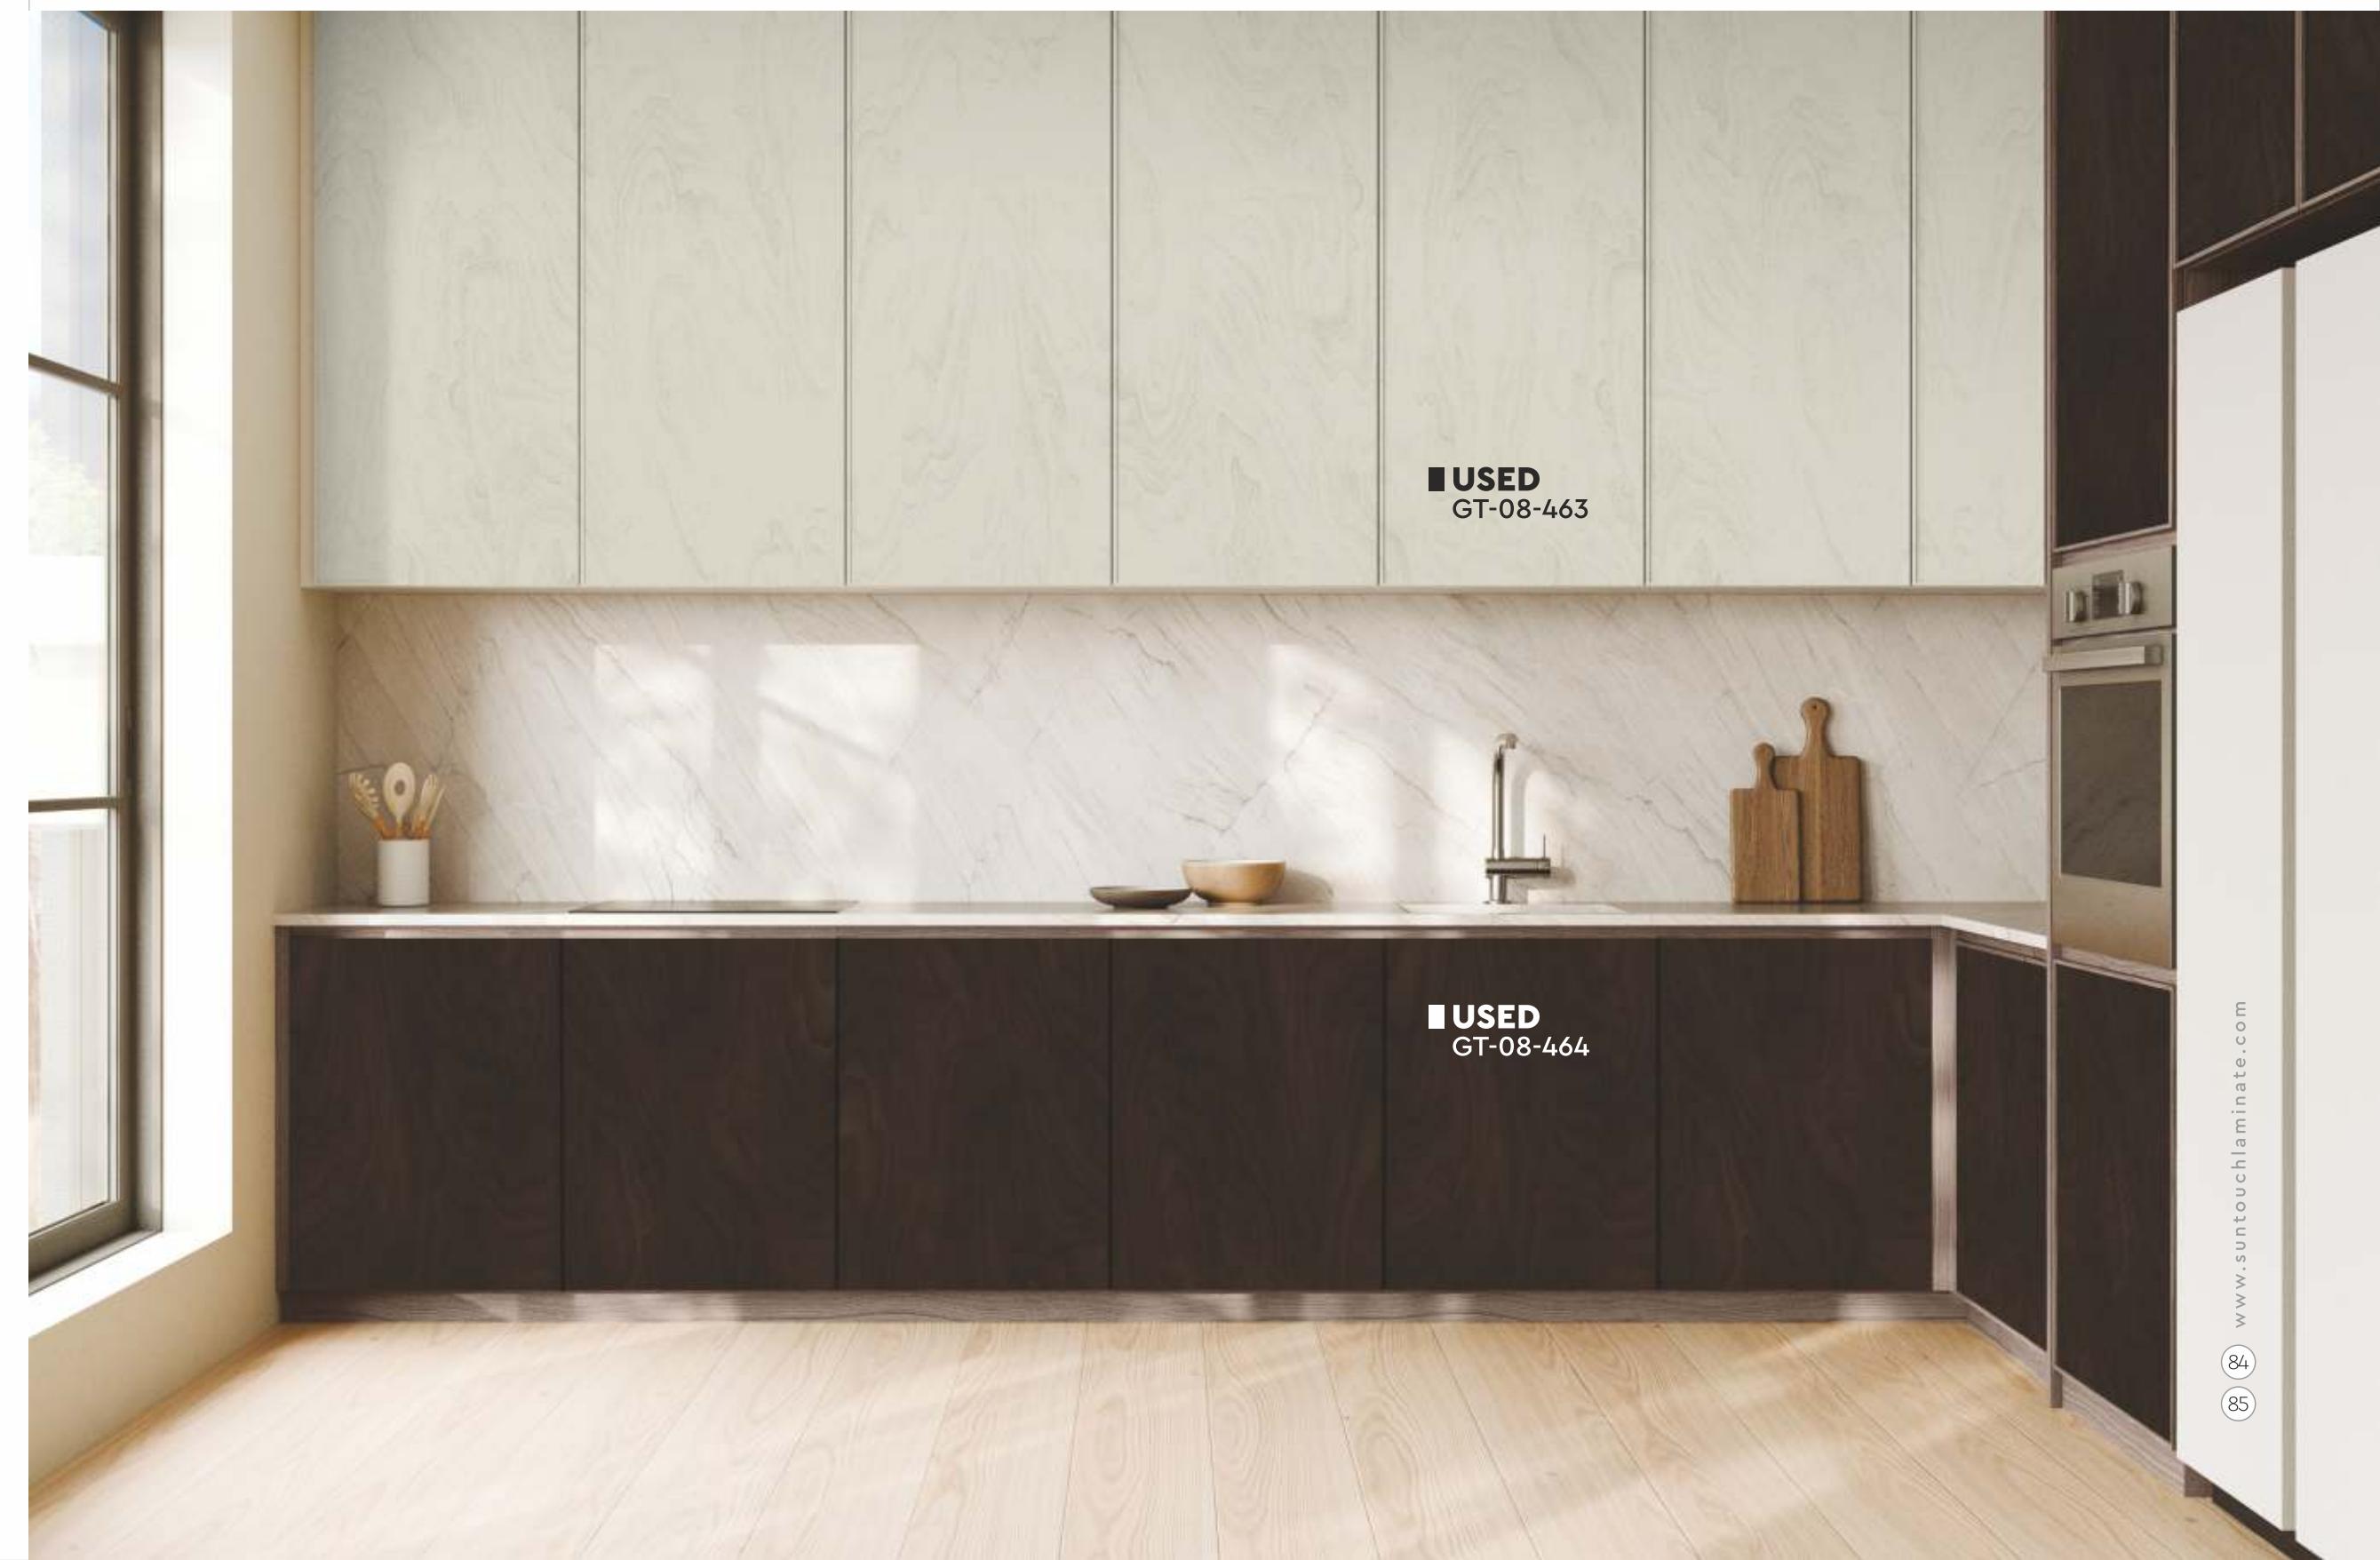

■ USED
GT-08-463

■ USED
GT-08-464