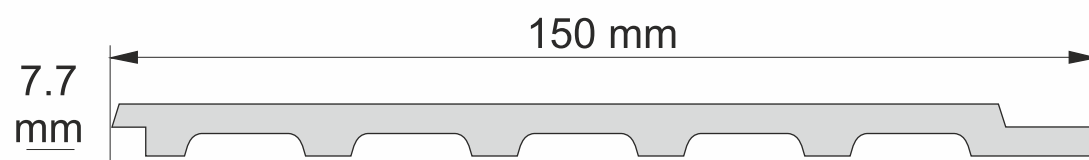

SS-901

Discover
The Power of
PATTERN

★ NEW ★
44
DESIGNS
AVAILABLE IN 8 & 9.5 FT