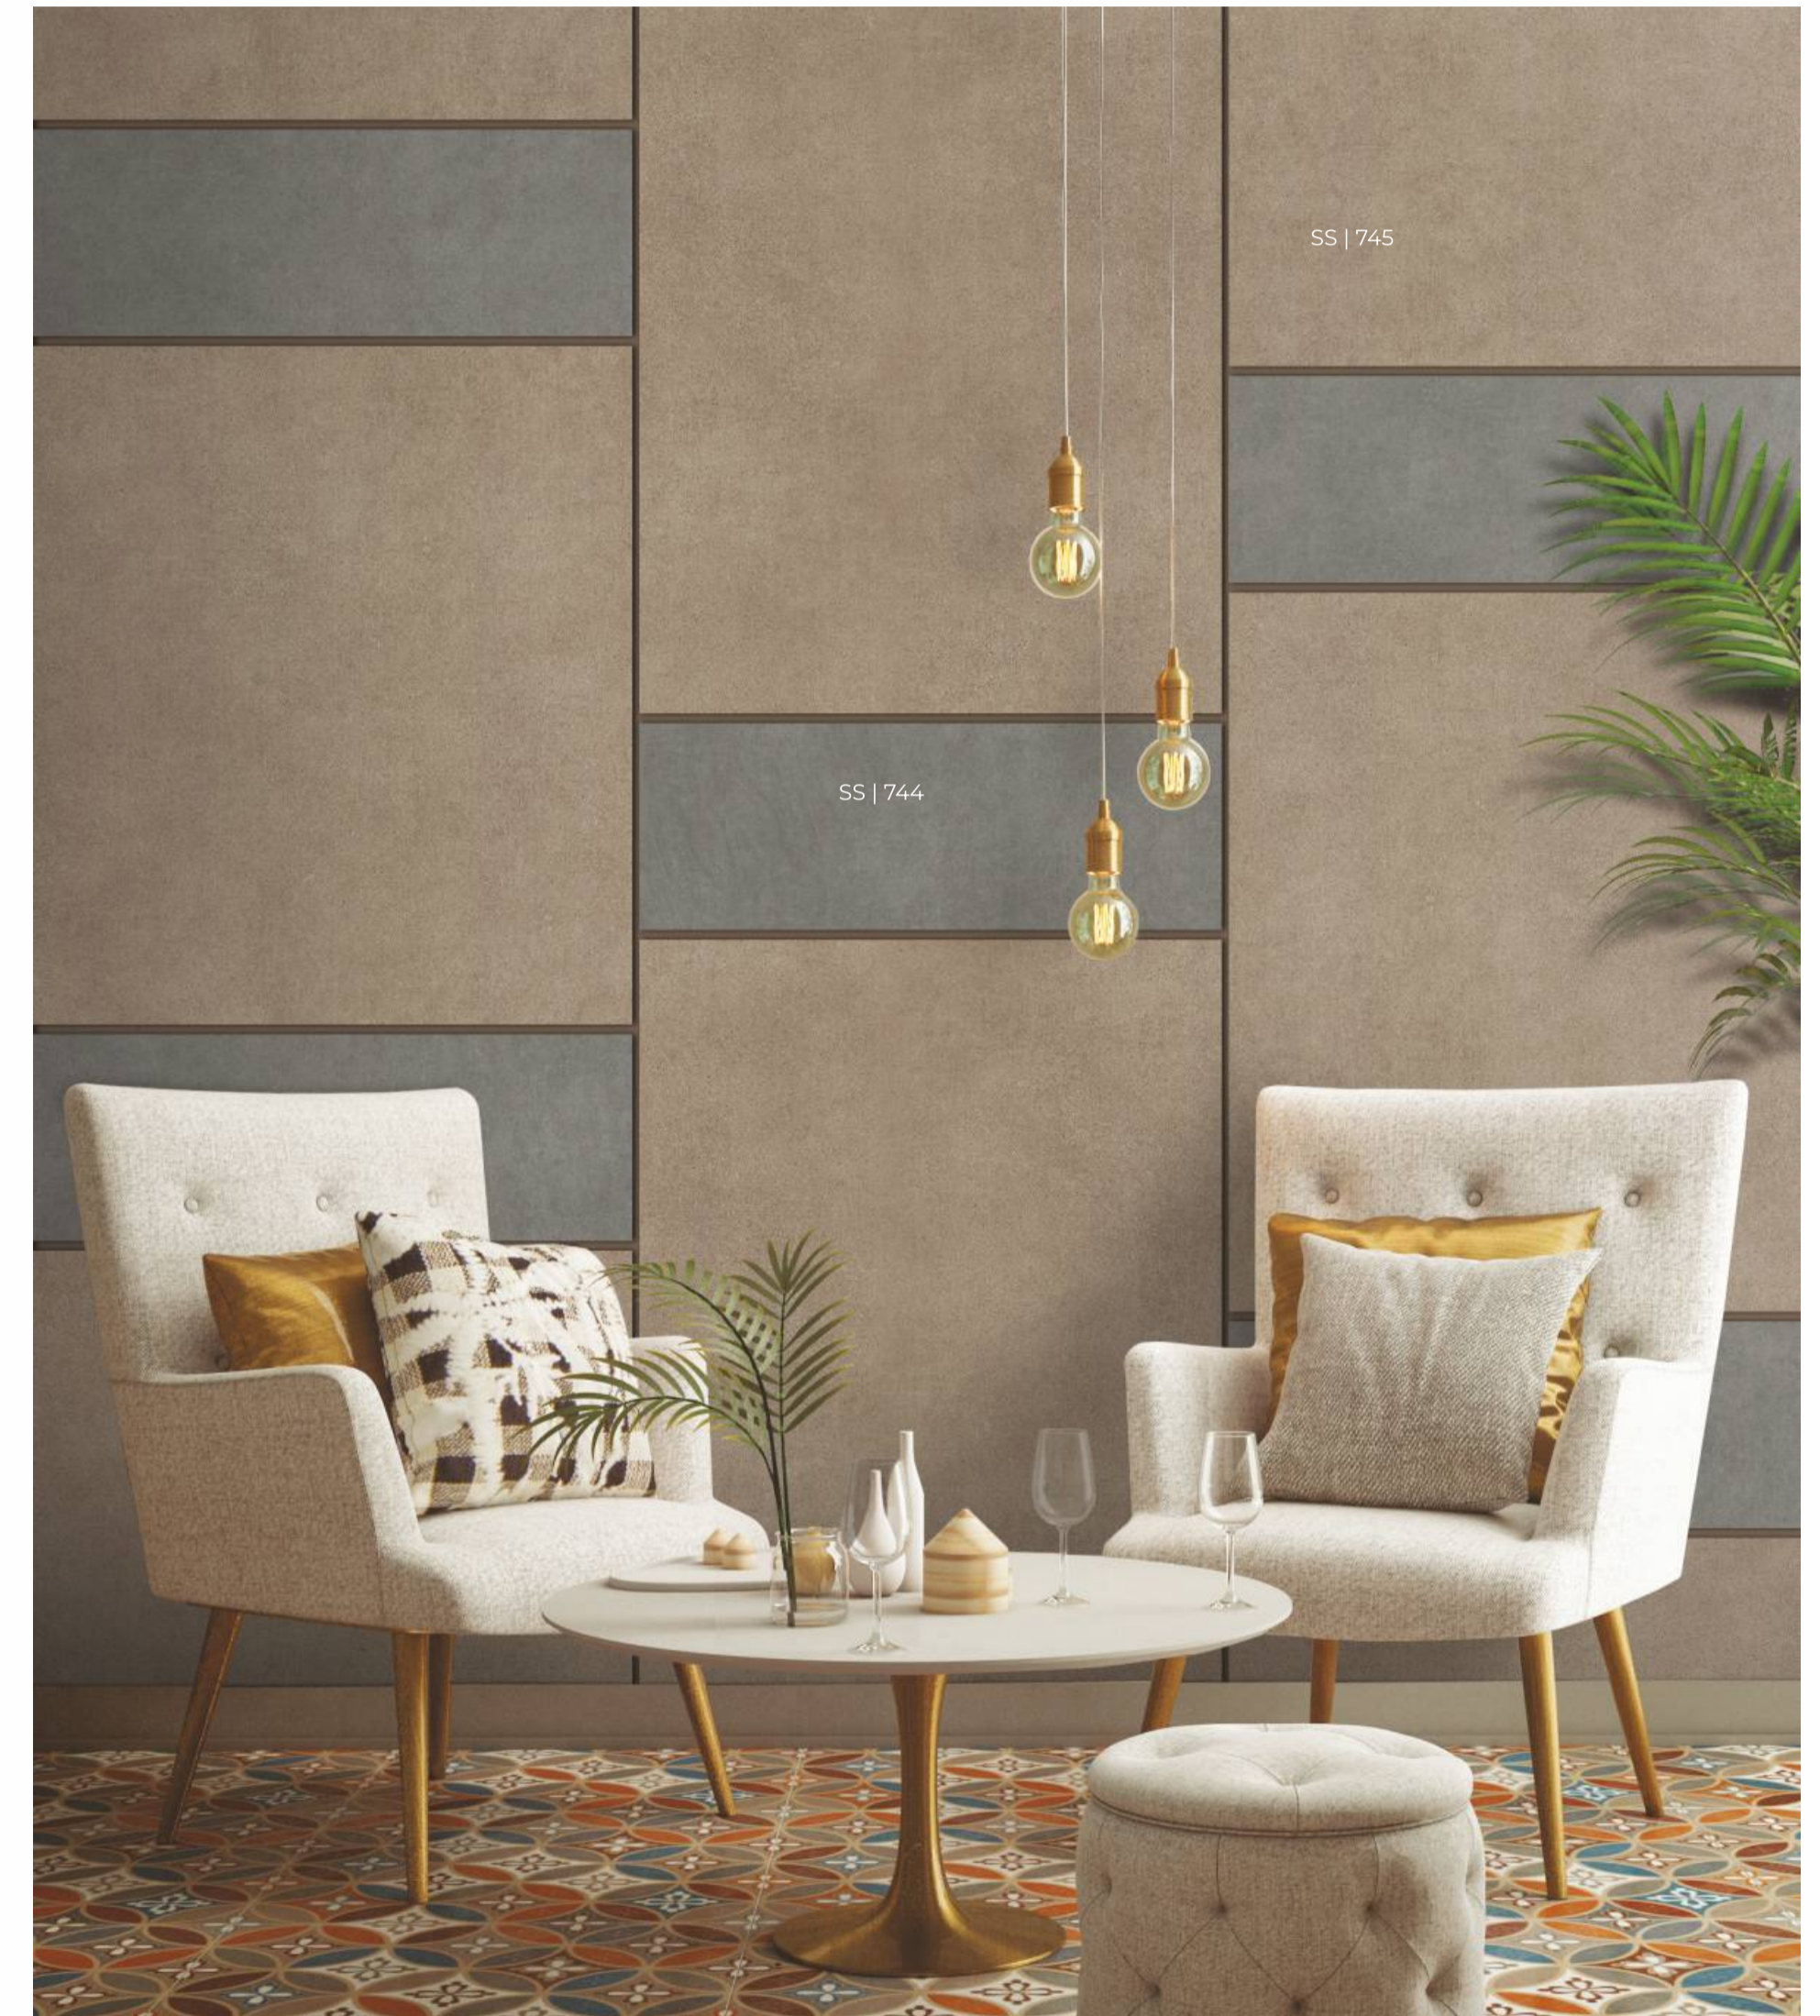

RIVER PEBBLE STONE

RPS | 746 | TUNDRA DARK

RPS | 747 | TUNDRA LIGHT

ZSM | 935

FSS | 699 | DARKENED ROCK

FSS | 690 | BRONZE MUSK

**Solid**  
The calm, enduring  
touch of stone

FSS | 703 | SURE SILVER