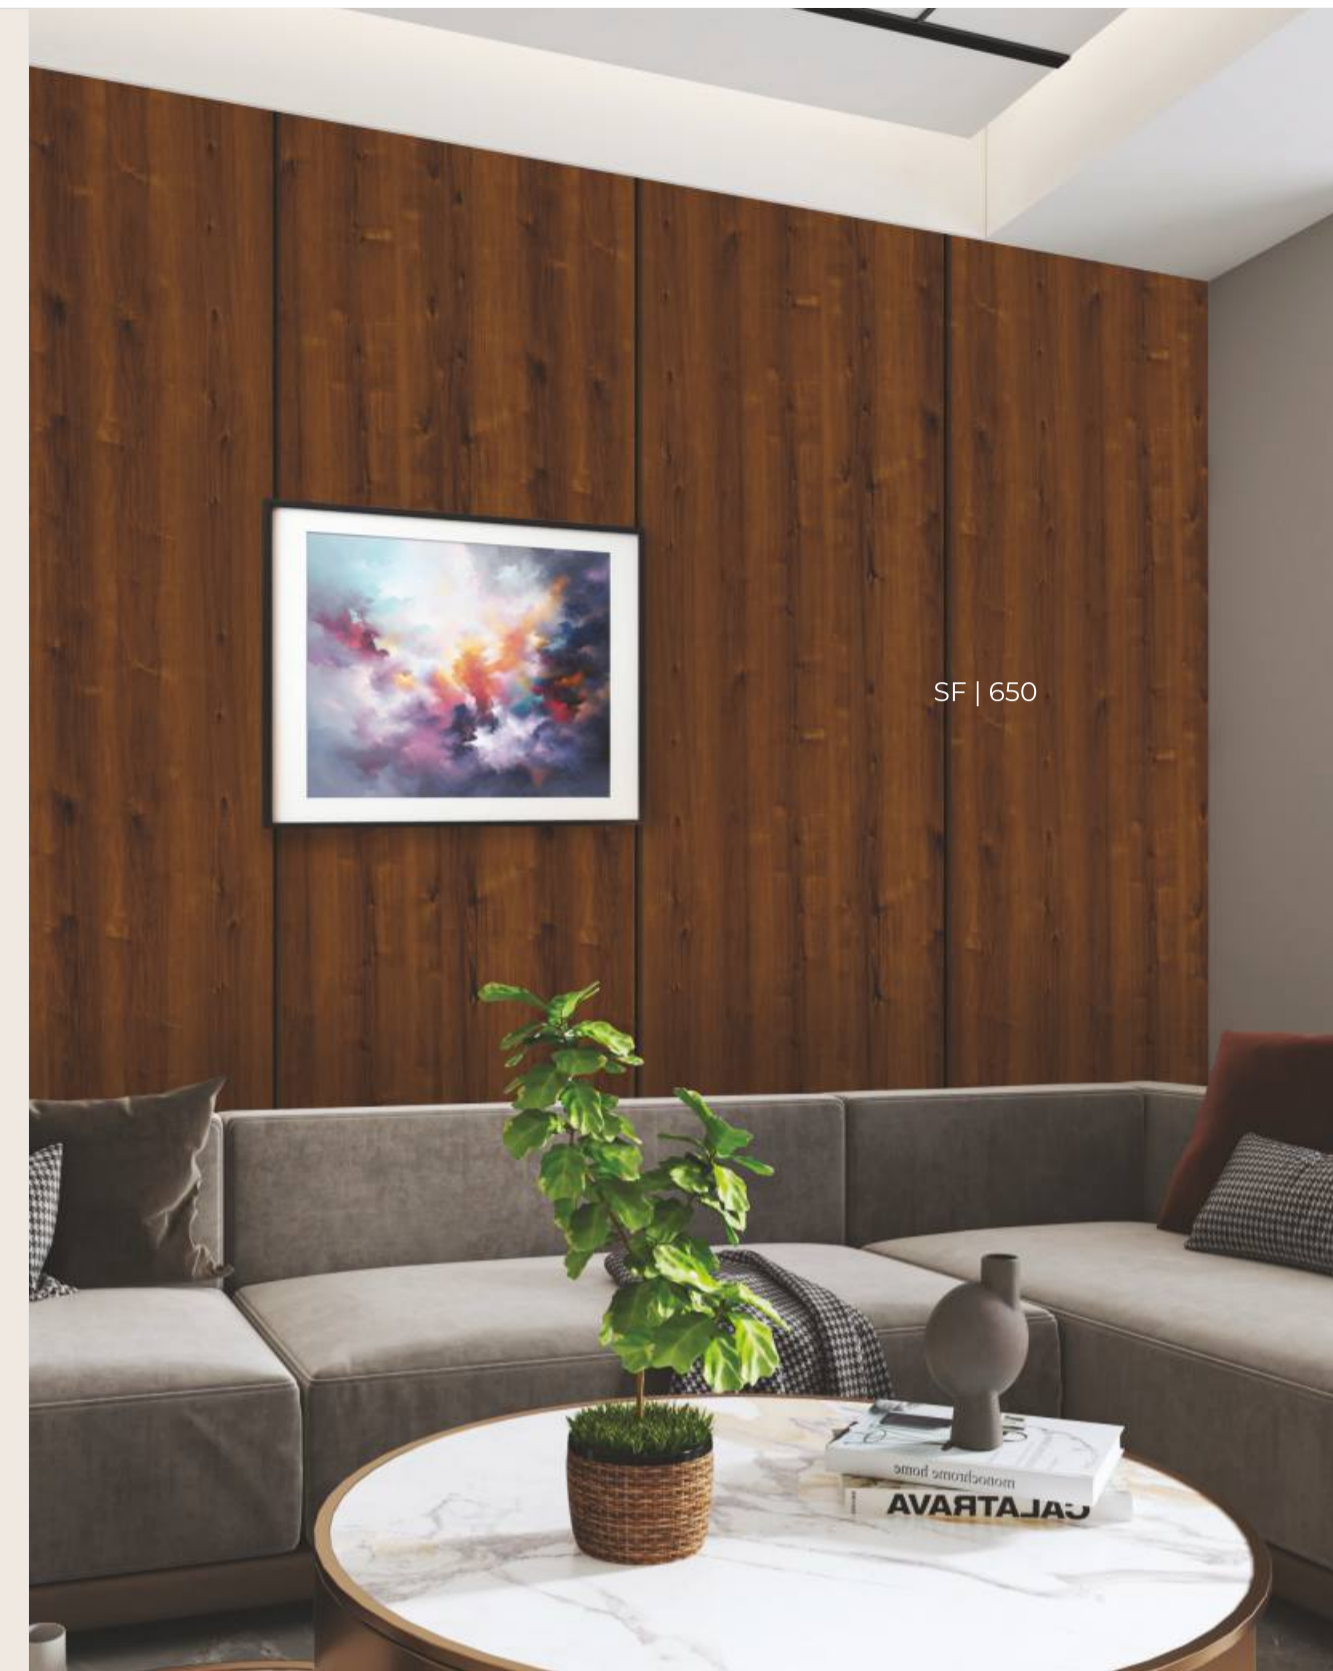

# SUEDE FINISH

Light and dark in seamless balance. Every tone crafted to perfection

SF | 601 | NURO OAK

SF | 623 | SWISH ELAM

SF | 681 | SANTANA GOLD

SF | 624 | SMOKE WALNUT

SF | 629 | COUNTRY OAK

SF | 626 | VILLAGE OAK