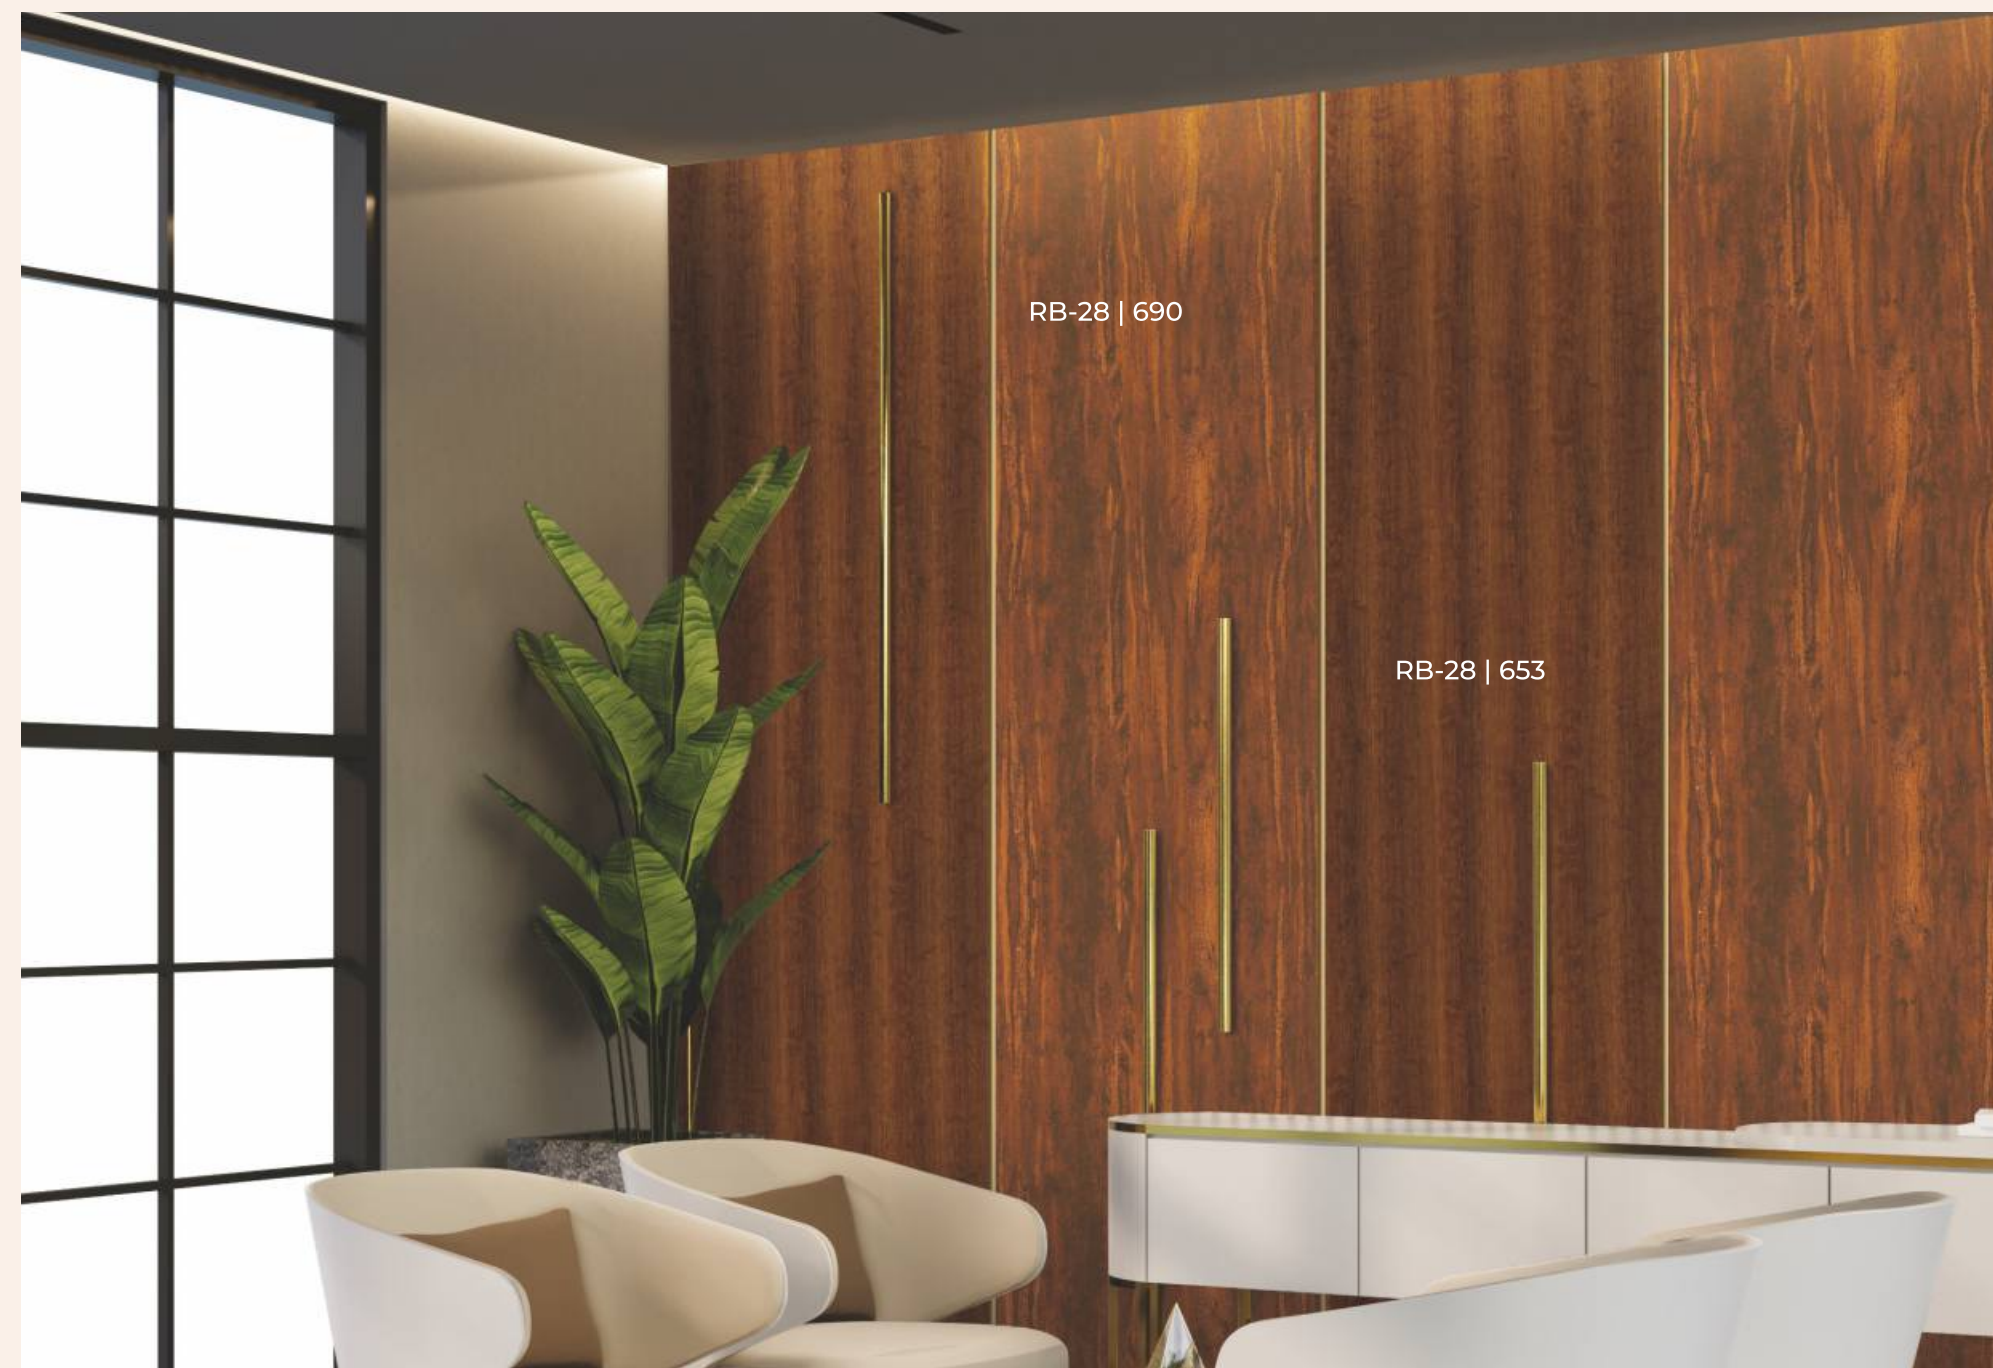

# PHOENIX

RB-28 | 690 | BRONZE MUSK

RB-28 | 696 | SWISS WOOD LIGHT

Earthy tones that define elegance. Natural browns with timeless balance

**Gentle**  
Soft textures that  
feel like home

RB-28 | 653 | CRIMSON CEDAR