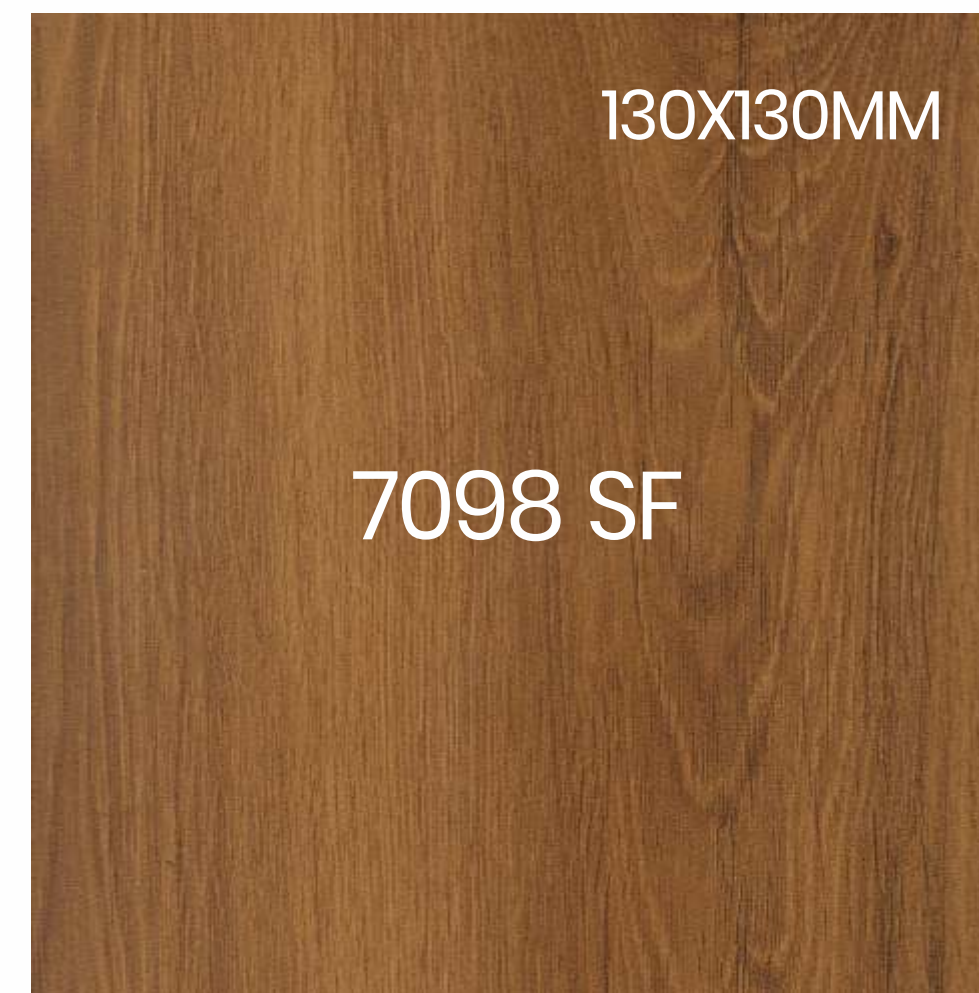

130X130MM

7098 SF

7098 SF | VENICE OAK