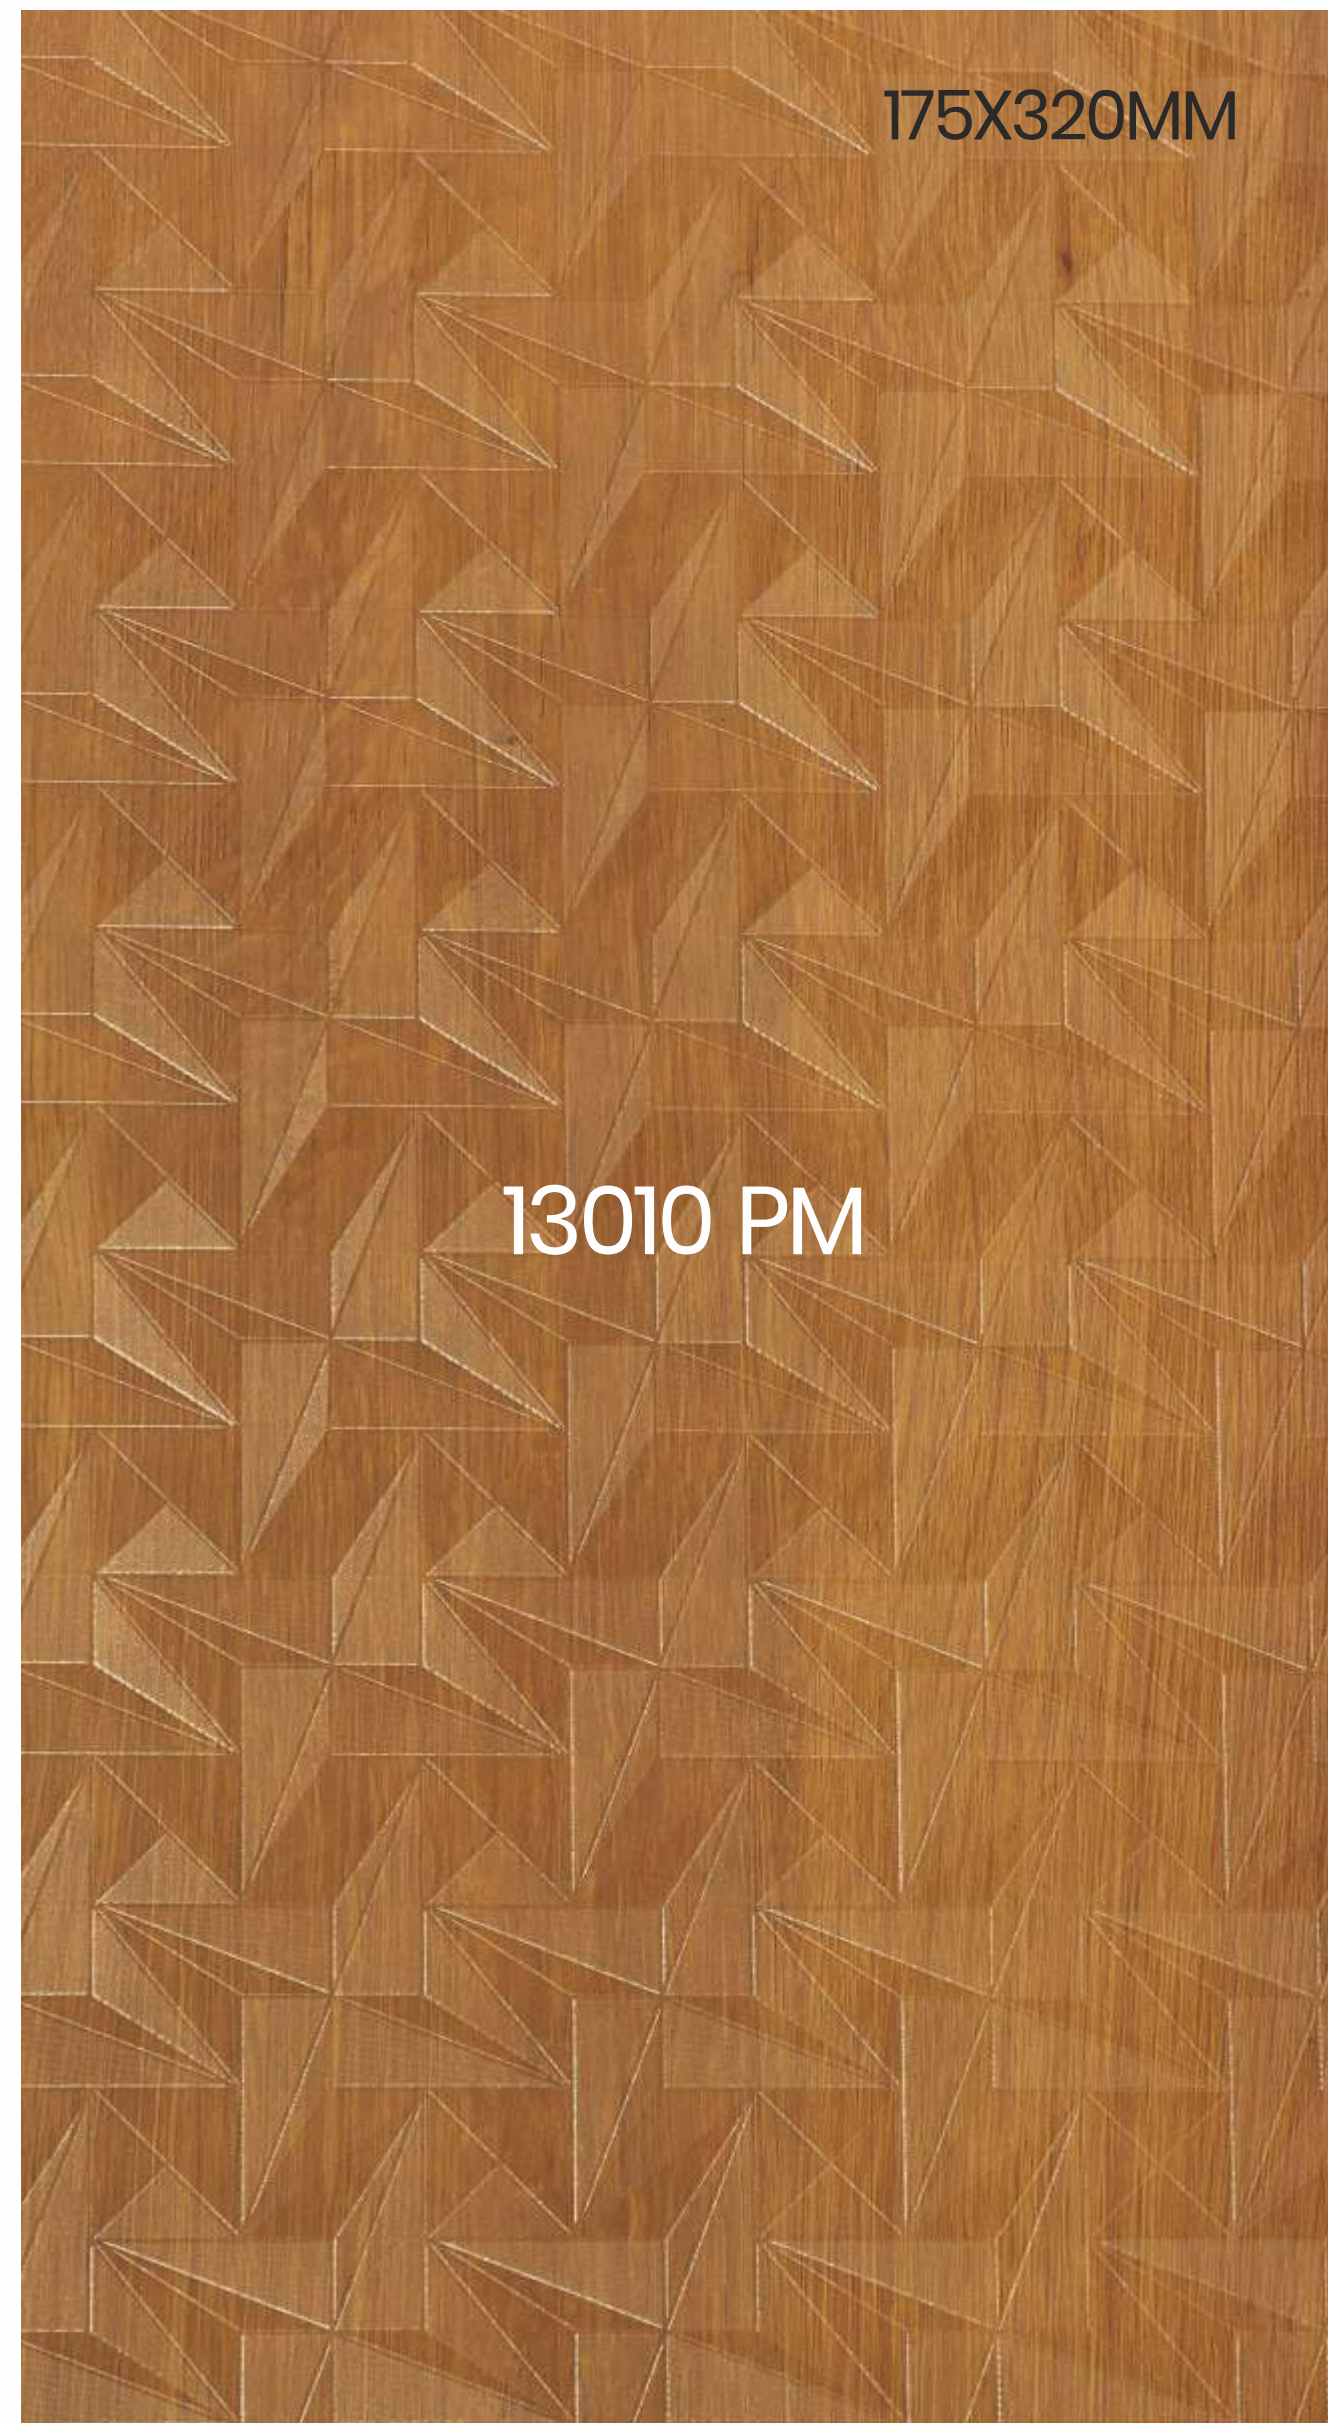

7105 VZ | GREY OAK WOOD

7104 VZ | CREAM OAK WOOD

PRISM (PM)

about
concept

Lorem ipsum, or
lipsum as it is
sometimes known, is
dummy text used in
laying out print,
graphic or web
designs.

13010 PM | ORCHID WOOD