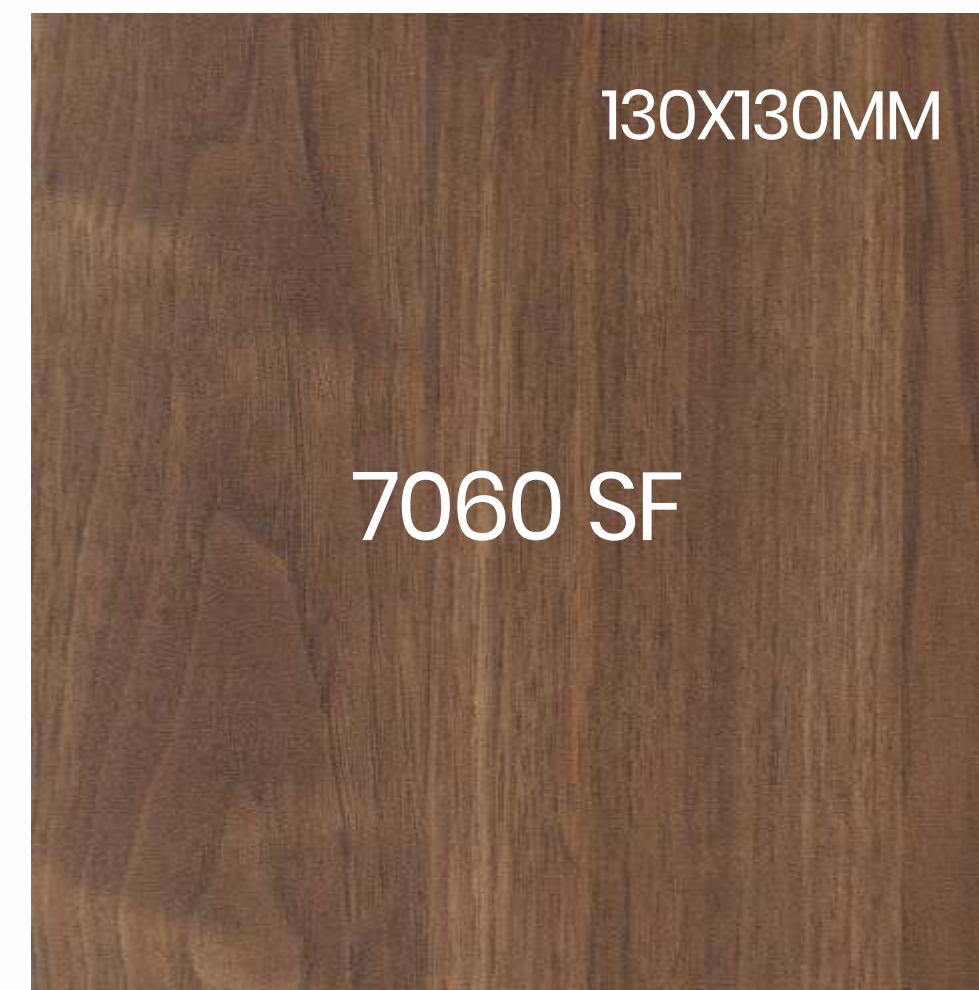

7093 SF | ROYAL OAK

7059 SF | CLASSIC WOOD

7058 SF | RED WALNUT

7037 SF | WILD TEAK

7091 SF | ZARA WALNUT

7060 SF | NATURAL WOOD

7042 SF | GOLDEN WALNUT

WOOD GRAINS (SF)