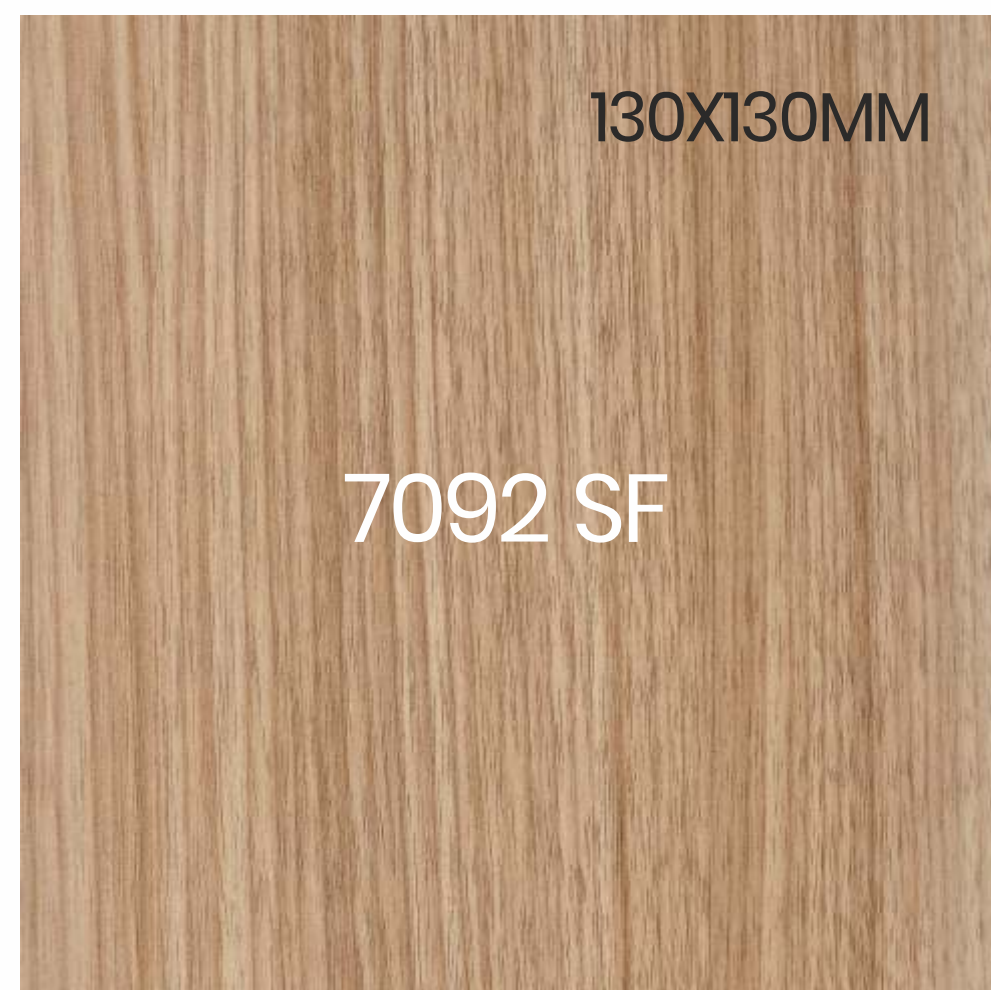

9026 SF | DARK BRENT WOOD

9025 SF | LIGHT BRENT WOOD

7038 SF | NATURAL SAWCUT

7137 SF | DARK WOOD

WOOD GRAINS (SF)

about
concept

Halogen
& Cargo
LAMINATES

7092 SF | CLASSIC OAK